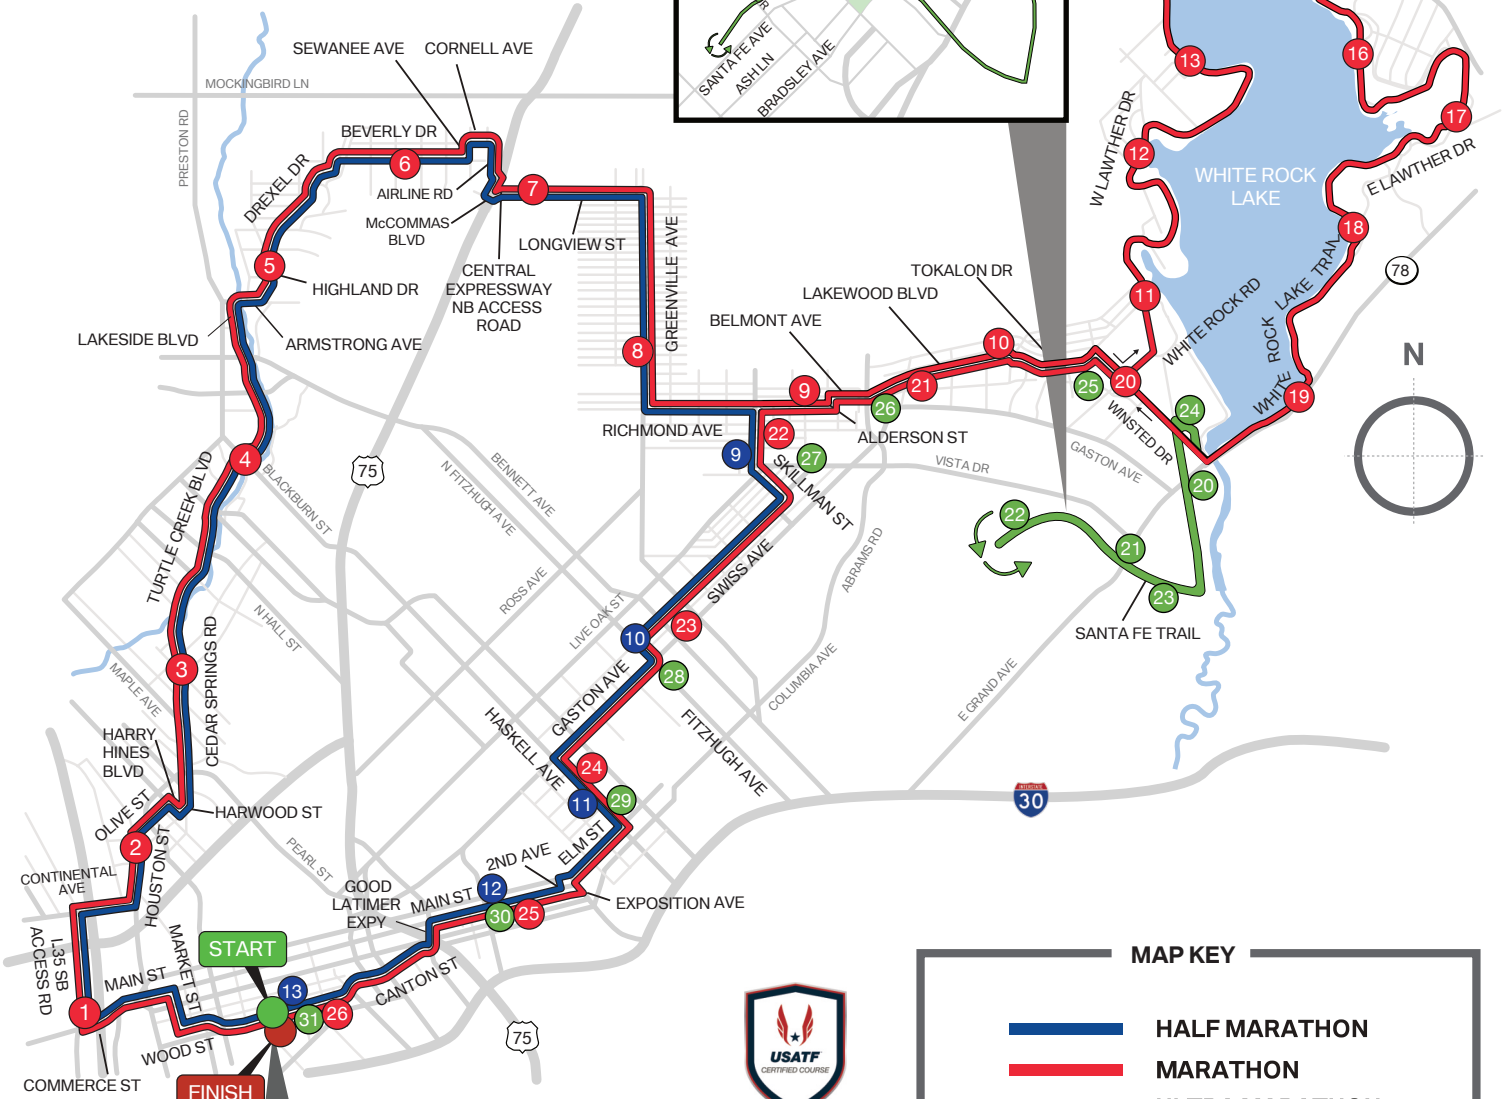

MARATHON COURSE MAP

**BMW DALLAS
MARATHON
FESTIVAL**

MAP KEY

- HALF MARATHON
- MARATHON
- ULTRA MARATHON

*RUNDALLS RESERVES THE RIGHT TO CHANGE THE COURSE AS NEEDED PRIOR TO EVENT DATE.