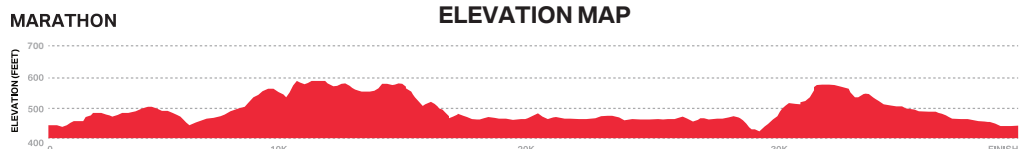

MARATHON COURSE MAP

**BMW DALLAS
MARATHON
FESTIVAL**

MAP KEY

- HALF MARATHON
- MARATHON
- ULTRA MARATHON

*RUNDALLS RESERVES THE RIGHT TO CHANGE THE COURSE AS NEEDED PRIOR TO EVENT DATE.