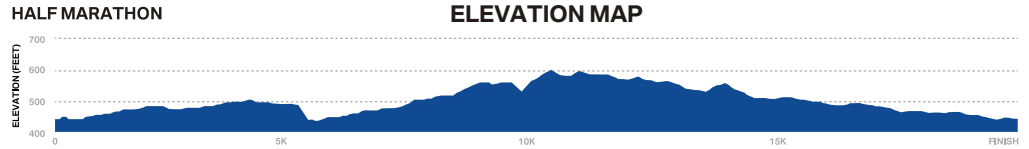

MARATHON COURSE MAP

**BMW DALLAS
MARATHON
FESTIVAL**

MAP KEY

- HALF MARATHON
- MARATHON
- ULTRA MARATHON

*RUNDALLS RESERVES THE RIGHT TO CHANGE THE COURSE AS NEEDED PRIOR TO EVENT DATE.