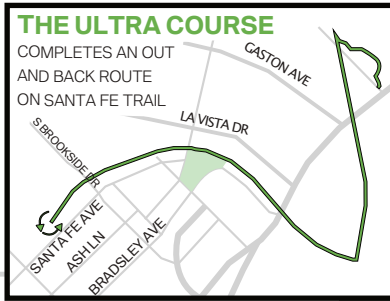

MARATHON COURSE MAP

**BMW DALLAS
MARATHON
FESTIVAL**

MAP KEY

- HALF MARATHON
- MARATHON
- ULTRA MARATHON

*RUNDALLS RESERVES THE RIGHT TO CHANGE THE COURSE AS NEEDED PRIOR TO EVENT DATE.