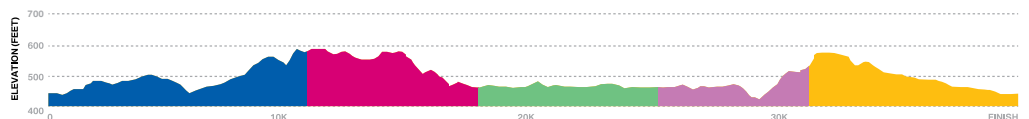

MARATHON

ELEVATION MAP