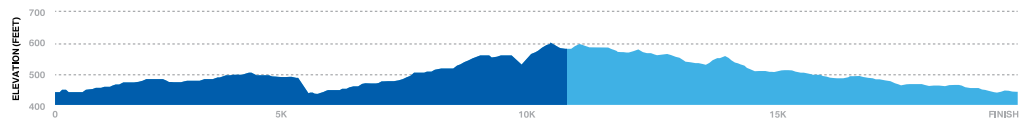

HALF MARATHON

ELEVATION MAP

ELEVATION MAP

MARATHON